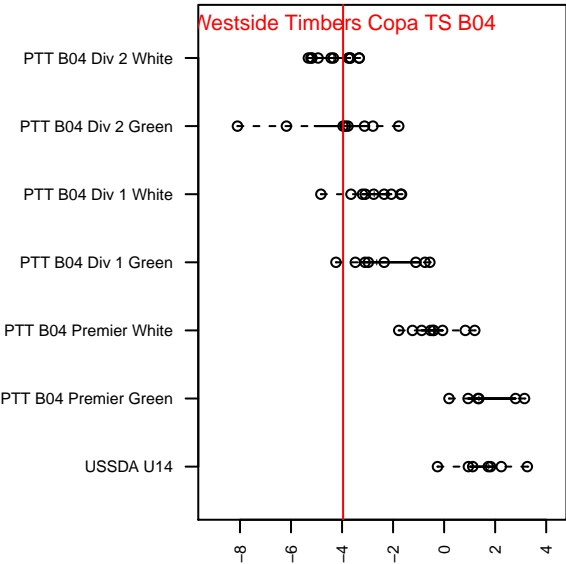

# Westside Timbers Copa TS B04

Westside Timbers  
 Beaverton, OR  
 B04 total strength=894  
 attack=1.94 defense=0.99  
 fall league = PTT B04 Div 2 Green  
 spr league = Spr OYS B04 Div 2 Green

alt names used:  
 Westside Timbers 04B Copa TS  
 Westside Timbers 04B Copa TS  
 WESTSIDE TIMBERS TS 04B COPA TS  
 WESTSIDE TIMBERS 04B COPA TS  
 WT 04B Copa TS  
 WT 04B Copa TS  
 Westside Timbers 04B Copa TS

Venues played:  
 2016 Spr OYS B04 Division 2 Green  
 2017 Clash At the Border Silver/Bronze  
 2017 Beaverton Cup U14 Silver  
 2017 Mt Hood Challenge U14 Silver  
 2017 Summer Slam Silver  
 2017 PTT B04 Division 2 Green  
 2017 OYS Founders Cup B04  
 2017 Spr OYS B04 Division 2 Green

**Westside Timbers Copa TS B04**  
 Dots are actual minus expected GF (blue circles) and GA (red triangles).  
 Blue line is smoothed change in attack strength. Red is smoothed change in defense strength.

**attack and defense variance (black dot)  
relative to other teams  
and top 10 in region**

**attack and defense rating  
relative to others at age  
and all opponents in last 13 months**

**Performance relative to 13 month average**