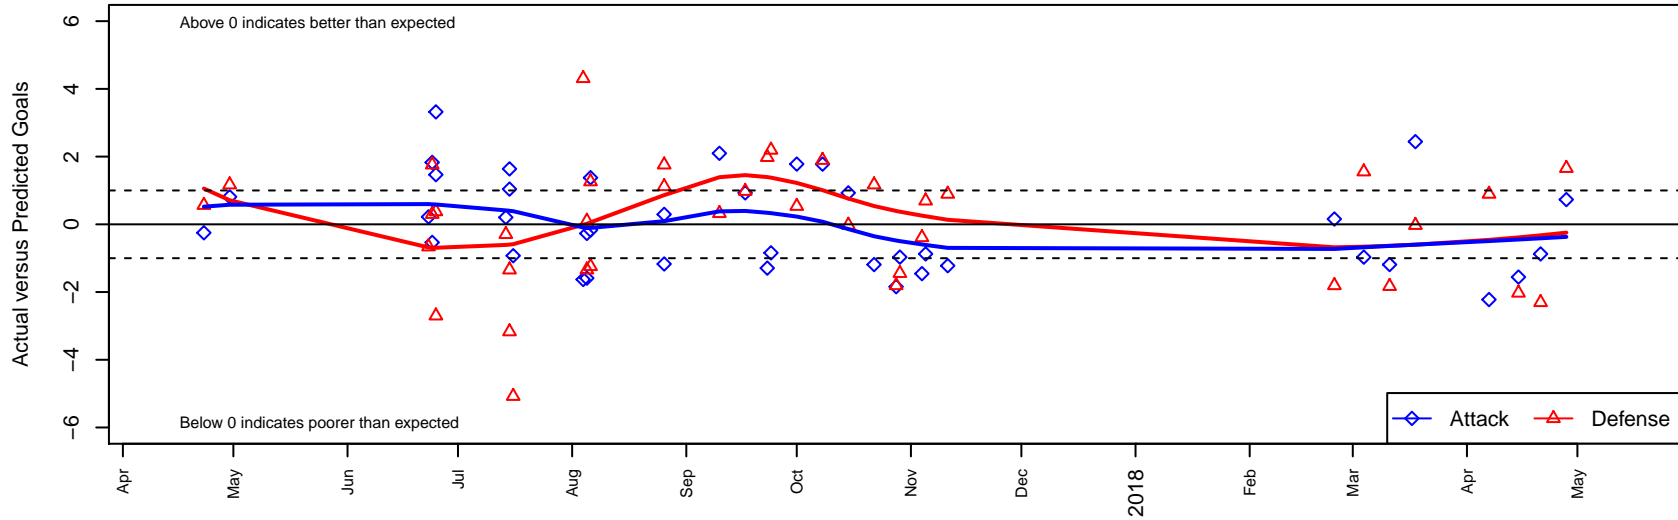

# Westside Timbers Copa TS B04

Westside Timbers  
 Beaverton, OR  
 B04 total strength=894  
 attack=1.94 defense=0.99  
 fall league = PTT B04 Div 2 Green  
 spr league = Spr OYS B04 Div 2 Green

alt names used:  
 Westside Timbers 04B Copa TS  
 Westside Timbers 04B Copa TS  
 WESTSIDE TIMBERS TS 04B COPA TS  
 WESTSIDE TIMBERS 04B COPA TS  
 WT 04B Copa TS  
 WT 04B Copa TS  
 Westside Timbers 04B Copa TS

Venues played:  
 2016 Spr OYS B04 Division 2 Green  
 2017 Clash At the Border Silver/Bronze  
 2017 Beaverton Cup U14 Silver  
 2017 Mt Hood Challenge U14 Silver  
 2017 Summer Slam Silver  
 2017 PTT B04 Division 2 Green  
 2017 OYS Founders Cup B04  
 2017 Spr OYS B04 Division 2 Green

**Westside Timbers Copa TS B04**  
 Dots are actual minus expected GF (blue circles) and GA (red triangles).  
 Blue line is smoothed change in attack strength. Red is smoothed change in defense strength.

**attack and defense variance (black dot)  
relative to other teams  
and top 10 in region**

**attack and defense rating  
relative to others at age  
and all opponents in last 13 months**

**Performance relative to 13 month average**