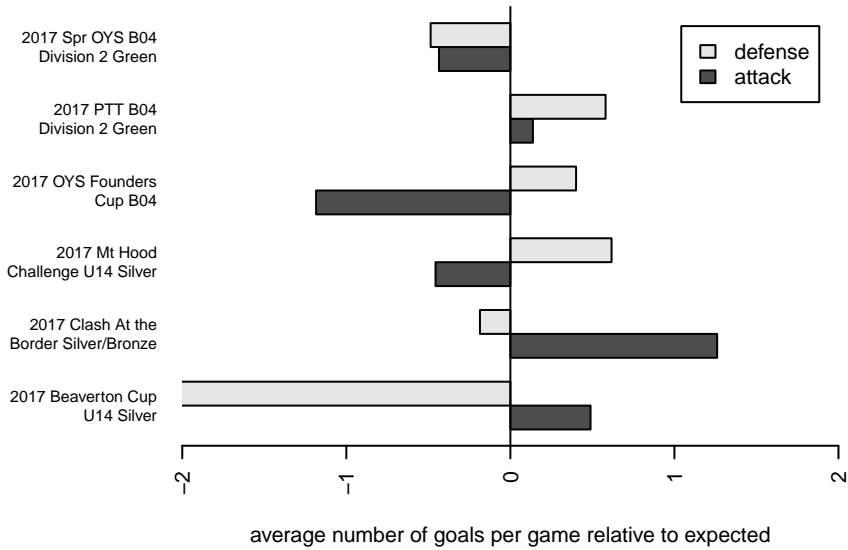

# Westside Timbers Copa TS B04

Westside Timbers  
 Beaverton, OR  
 B04 total strength=894  
 attack=1.94 defense=0.99  
 fall league = PTT B04 Div 2 Green  
 spr league = Spr OYS B04 Div 2 Green

alt names used:  
 Westside Timbers 04B Copa TS  
 Westside Timbers 04B Copa TS  
 WESTSIDE TIMBERS TS 04B COPA TS  
 WESTSIDE TIMBERS 04B COPA TS  
 WT 04B Copa TS  
 WT 04B Copa TS  
 Westside Timbers 04B Copa TS

Venues played:  
 2016 Spr OYS B04 Division 2 Green  
 2017 Clash At the Border Silver/Bronze  
 2017 Beaverton Cup U14 Silver  
 2017 Mt Hood Challenge U14 Silver  
 2017 Summer Slam Silver  
 2017 PTT B04 Division 2 Green  
 2017 OYS Founders Cup B04  
 2017 Spr OYS B04 Division 2 Green

**Westside Timbers Copa TS B04**  
 Dots are actual minus expected GF (blue circles) and GA (red triangles).  
 Blue line is smoothed change in attack strength. Red is smoothed change in defense strength.

**attack and defense variance (black dot)  
relative to other teams  
and top 10 in region**

**attack and defense rating  
relative to others at age  
and all opponents in last 13 months**

**Performance relative to 13 month average**